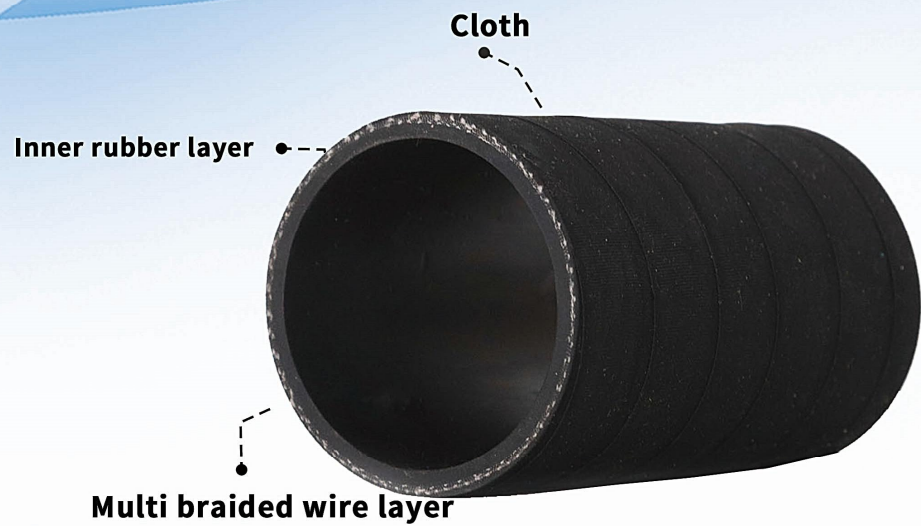

www.jhsealstrip.com

RUBBER HOSE

RUBBER HOSE

| Product Features | Material Characteristics |
|------------------------------------------|-----------------------------|
| Excellent Performance in Delivering Oils | Corrosion Resistance |
| Long Service Life | High Temperature Resistance |
| Strong and Durable | Wear Resistance |
| Easy to Clean | Anti-Aging |
| | UV and Ozone Resistance |
| | |
| | |
| | |