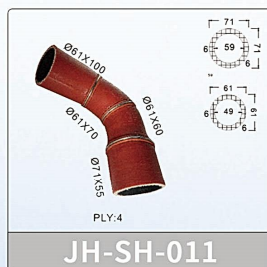

SLICONE HOSE

Xingtai Jinhu Technology Co., LTD

E-mail: admin@jhsealstrip.com

Web: www.jhsealstrip.com

Tel & WeChat & WhatsApp: +8618131972399

After-sales service hotline: +8618733911223

Xingtai Jinhu Technology Co., LTD

E-mail: admin@jhsealstrip.com

Web: www.jhsealstrip.com

Tel & WeChat & WhatsApp: +8618131972399

After-sales service hotline: +8618733911223

SILICONE HOSE SERIES

PHOTO	ITEM NO.	ID (mm)	ID (inch)	THICK (mm)	PLY
	JH-SM6	6	1/4	4.5	3-4
	JH-SM8	8	5/16	4.5	3-4
	JH-SM10	10	3/8	4.5	3-4
	JH-SM12	12	1/2	4.5	3-4
	JH-SM14	14	9/16	4.5	3-4
	JH-SM16	16	5/8	4.5	3-4
	JH-SM18	18	11/16	4.5	3-4
	JH-SM20	20	13/16	4.5	3-4
	JH-SM22	22	7/8	4.5	3-4
	JH-SM25	25	1	4.5	3-4
	JH-SM28	28	1 1/8	4.5	3-4
	JH-SM32	32	1 1/4	4.5	3-4
	JH-SM38	38	1 1/2	4.5	3-4
	JH-SM45	45	1 3/4	4.5	3-4
	JH-SM51	51	2	5.0	3-4
	JH-SM57	57	2 1/4	5.0	3-4
	JH-SM63	63	2 1/2	5.0	3-4
	JH-SM70	70	2 3/4	5.0	3-4
	JH-SM76	76	3	5.5	3-4
	JH-SM80	80	3 1/8	5.5	3-4
JH-SM83	83	3 1/4	5.5	3-4	
JH-SM89	89	3 1/2	5.5	3-4	
JH-SM102	102	4	5.5	3-4	

SILICONE HOSE SERIES

PHOTO	ITEM NO.	ID (mm)	ID (inch)	THICK (mm)	PLY
	JH-SC6	6	1/4	4.5	3-4
	JH-SC8	8	5/16	4.5	3-4
	JH-SC10	10	3/8	4.5	3-4
	JH-SC12	12	1/2	4.5	3-4
	JH-SC14	14	9/16	4.5	3-4
	JH-SC16	16	5/8	4.5	3-4
	JH-SC18	18	11/16	4.5	3-4
	JH-SC20	20	13/16	4.5	3-4
	JH-SC22	22	7/8	4.5	3-4
	JH-SC25	25	1	4.5	3-4
	JH-SC28	28	1 1/8	4.5	3-4
	JH-SC32	32	1 1/4	4.5	3-4
	JH-SC38	38	1 1/2	4.5	3-4
	JH-SC45	45	1 3/4	4.5	3-4
	JH-SC51	51	2	5.0	3-4
	JH-SC57	57	2 1/4	5.0	3-4
	JH-SC63	63	2 1/2	5.0	3-4
	JH-SC70	70	2 3/4	5.0	3-4
	JH-SC76	76	3	5.5	3-4
	JH-SC80	80	3 1/8	5.5	3-4
JH-SC83	83	3 1/4	5.5	3-4	
JH-SC89	89	3 1/2	5.5	3-4	
JH-SC102	102	4	5.5	3-4