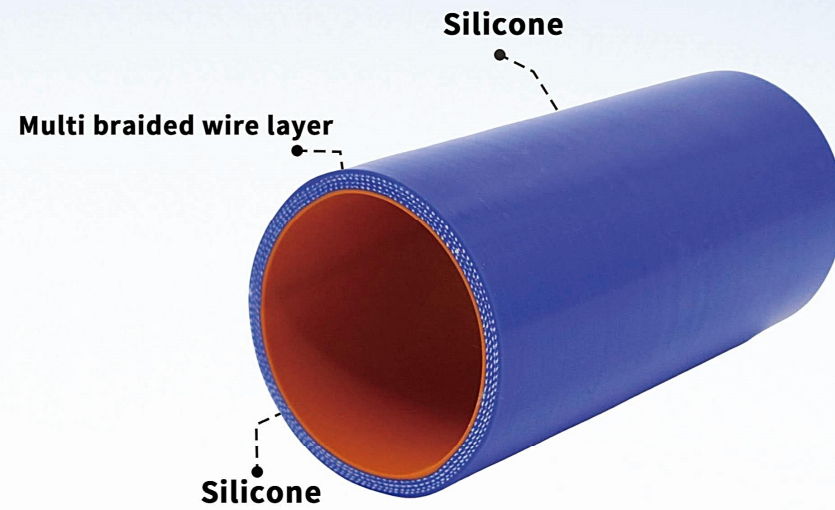

SILICONE HOSE

Product Features	Material Characteristics
Heavy Wall Design	Anti-Aging
Extreme Pressure Tolerance	Corrosion Resistance
Ultra Flexible	High-temperature Resistance
Excellent Tensile Strength	Anti-Shock
	No Smell
	No Toxicity
	Electrochemical Degradation Resistance
	UV and Ozone Resistance