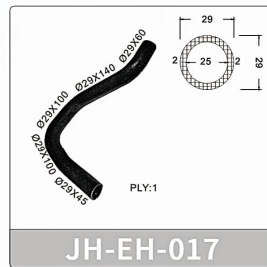

RUBBER HOSE